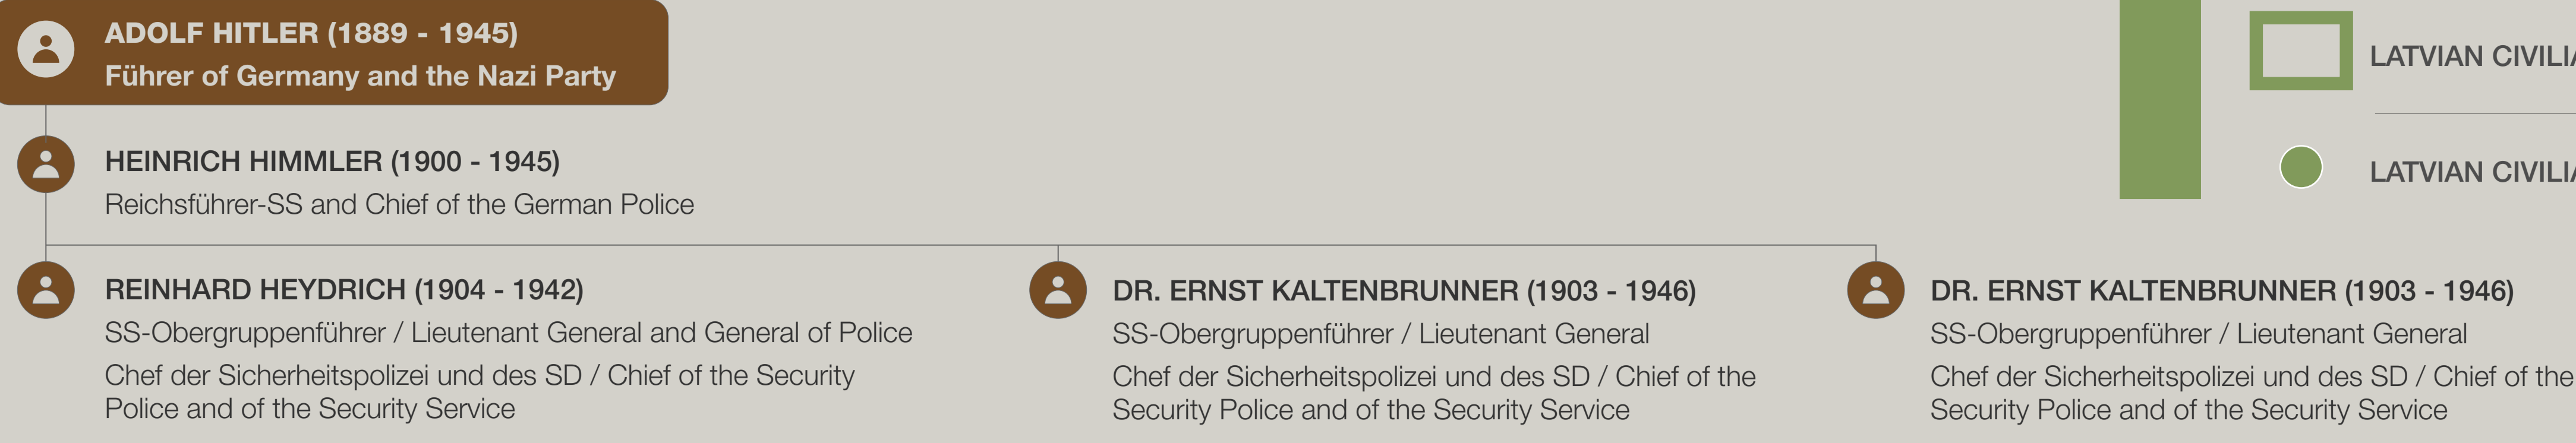

# JUNGFERNHOF-RELATED ORGANIZATIONAL CHART

- GERMAN NAZIS
- LATVIAN COLLABORATORS
- JEWISH VICTIMS
- JEWISH VICTIM SURVIVORS
- VICTIM VOLUNTEERS
- LATVIAN CIVILIAN SPHERE
- LATVIAN CIVILIAN PLAYERS

## TOP-LEVEL NAZI ORCHESTRATORS OF THE HOLOCAUST